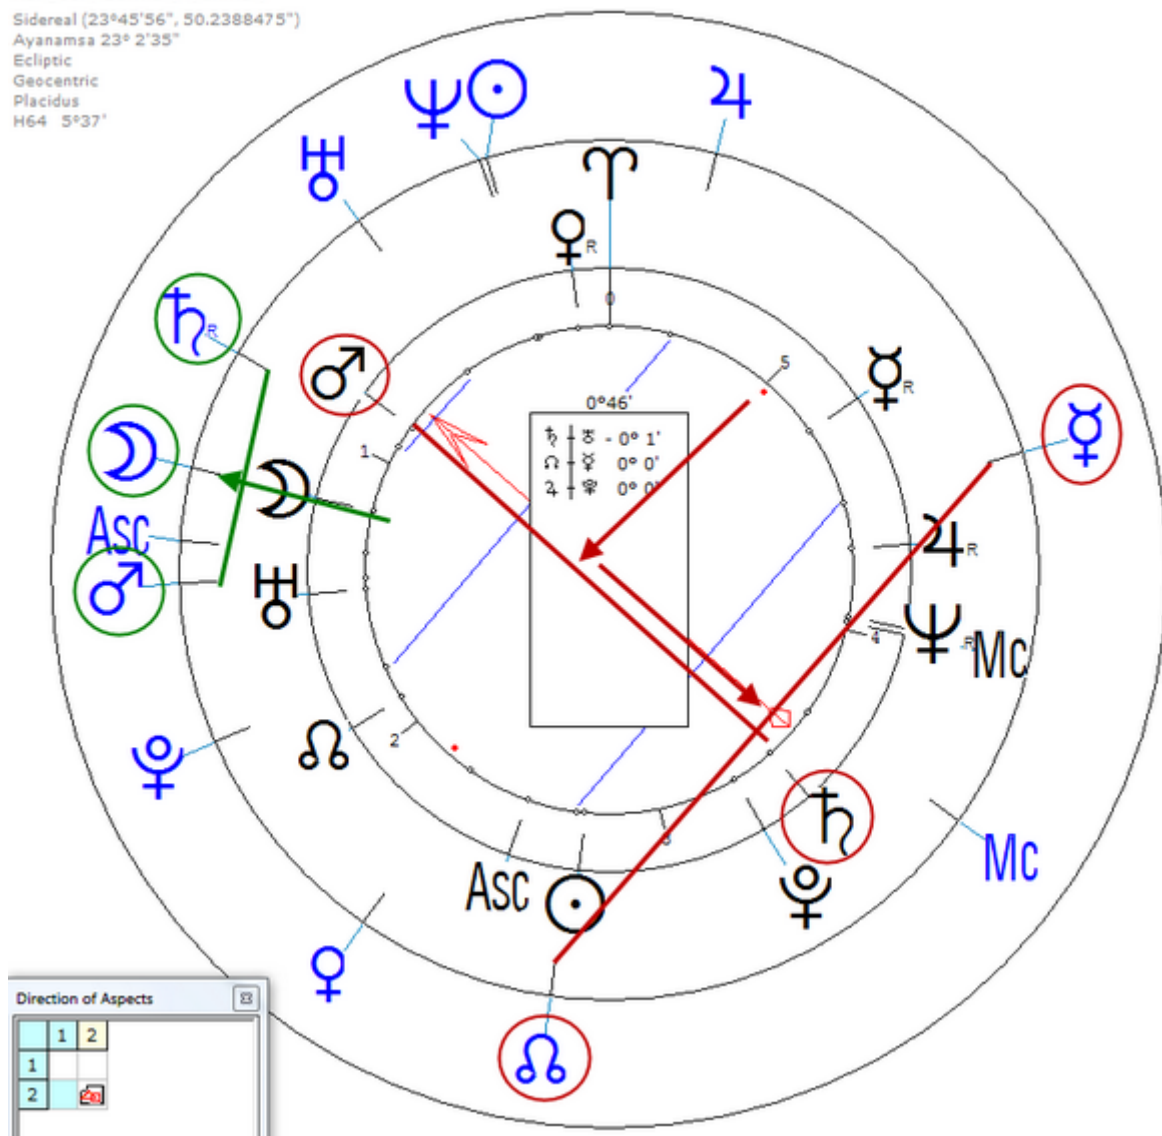

Drake, Nick

19 June 1948 at 07:15 (= 07:15 AM)Rangoon, Burma, 16n47, 96e10
English singer-songwriter and musician.

<https://www.astro.com/astro-databank/Drake,_Nick>

Death by Suicide 25 November 1974 in Warwickshire, England(Overdose
of pills, age 26)

Lunar Return (Harmonic 64)

Lunar ♀/♁ = ♂_n/♃_n

Lunar ♂/♃ = ☽_n ; Lunar ☽/♁ = ♀_n= ♁_n= ☽_n/☉_n

Drake, Nick
19 June 1948 Sat 7:15 (GMT+6:30) 16n47 96e10
Rangoon, Burma (Myanmar)
Sidereal (23°45'56", 50.2388475")
Ayanamsa 23° 2'35"
Ecliptic
Geocentric
Placidus
H64 5°37'